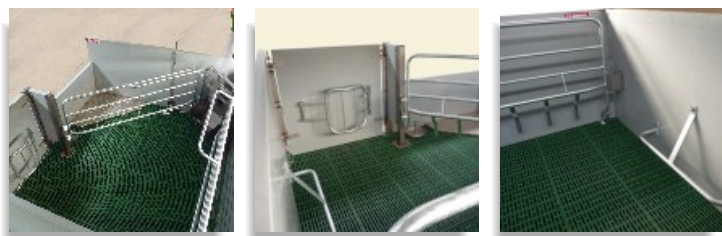

# pariderabienestar | freefarrowing

| ES |

- Paridera alta, con fijación abierta/cerrada.
- Arrimaderos salva lechones.
- Placa calefacción de aluminio, triangular «corner».
- Soportación postes vallas super-reforzado.
- Medidas básicas: 2,40x2,40 a 2,60x2,40, etc.

| EN |

- Tall farrowing crate, with opening/closed fixing.
- Side bars to avoid piglet crushing.
- Aluminium heating plate, corner shaped.
- Super-reinforced panel posts.
- Basic sizes: 2,40x2,40 to 2,60x2,40, etc.