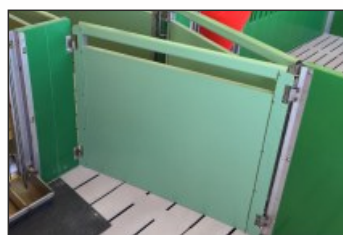

|EN|

- **Combination of materials:** PP dividers and PVC in whole doors.
- **Minimum thermal expansion in doors.**
- **Super reinforced:** its flexibility provide great resistance.
- **Maximum hygiene, optimizes the cleaning time getting great water savings that ends in slurry tanks.**
- **Anti-ammonia treatment;** no stained panels.
- **Faster and safer farm assembly.**
- **Standard heights: 1000mm fattening.**

espada inox apertura fija
stainless steel opening fixed system

Opción U inox protección inferior
Optional: ss U bottom protection

mínima suciedad en los pasillos
minimal dirt in the corridors

puerta frontal en PVC entero
front door full PVC panel